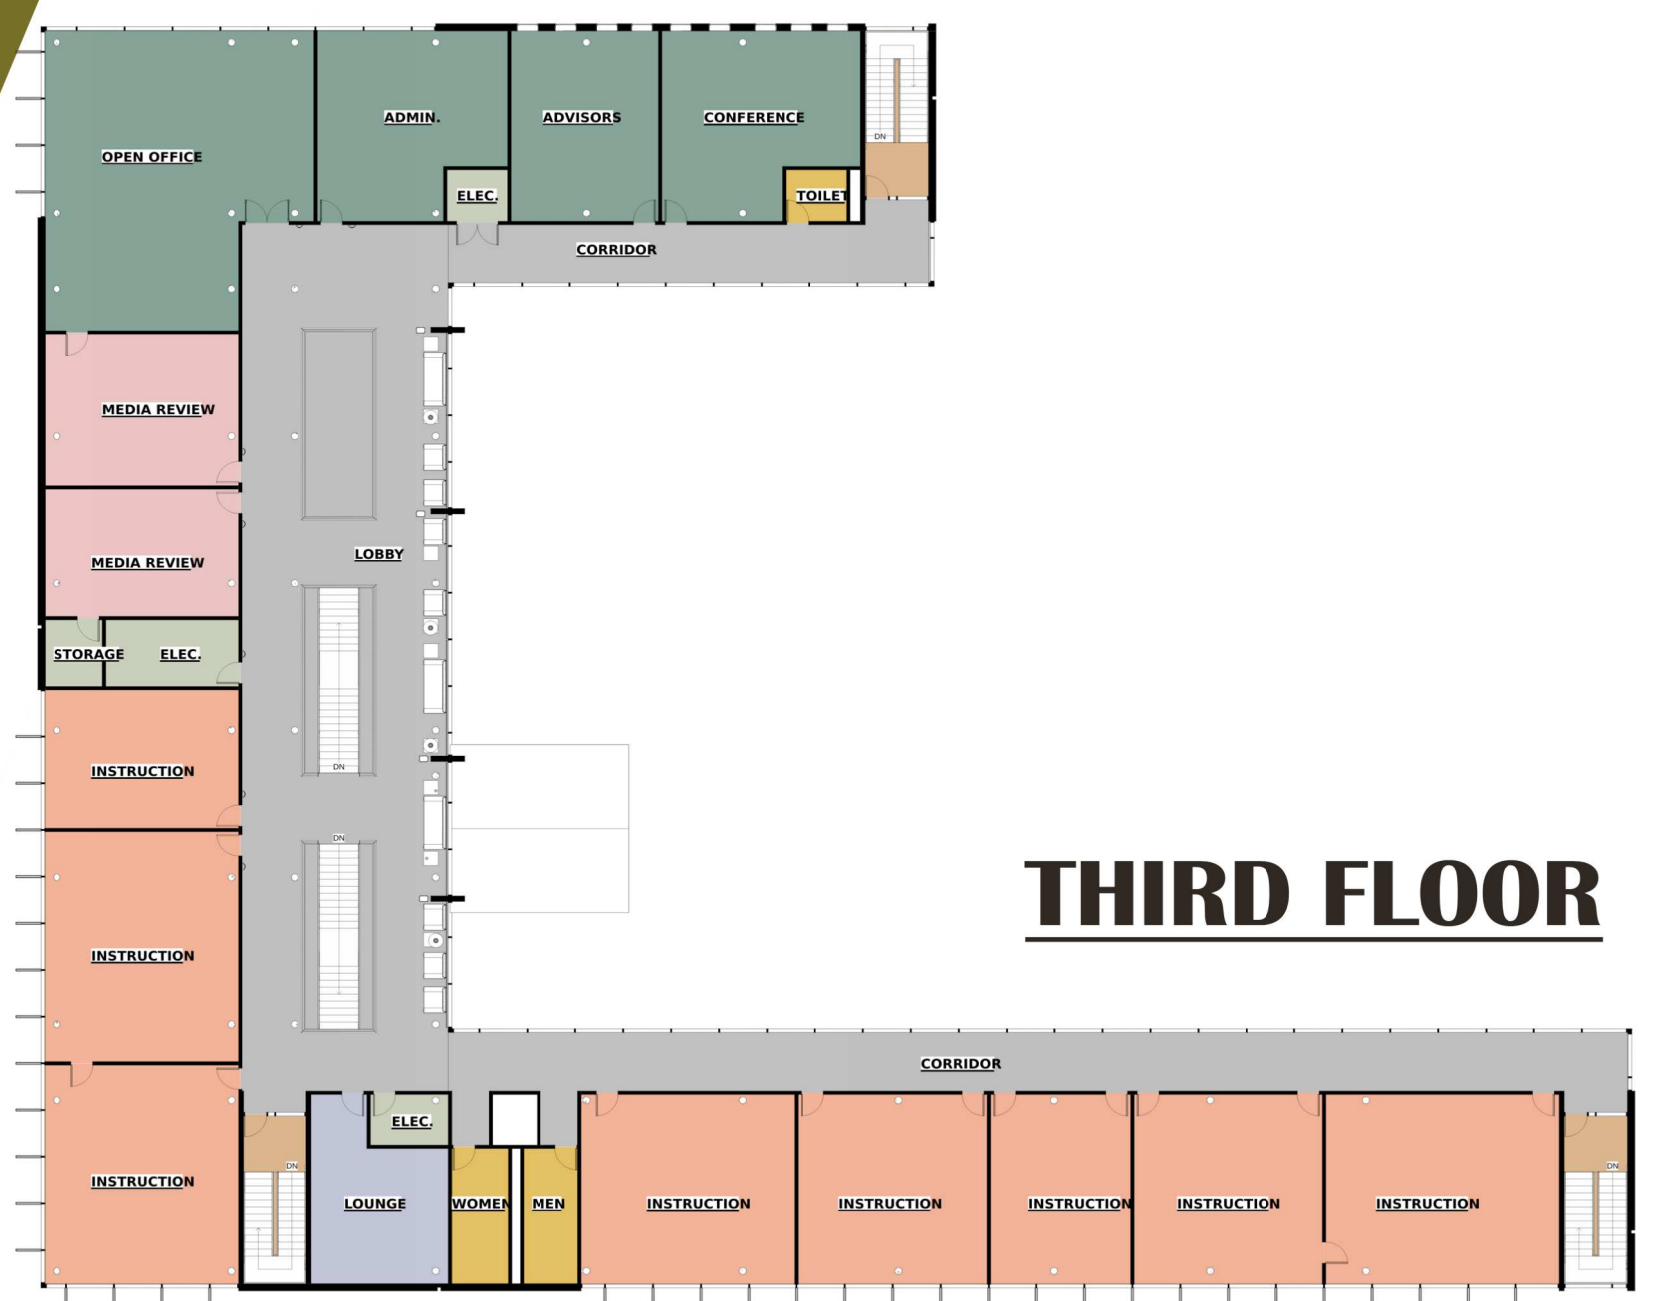

# TECHNICAL SCHOOL

### FLOOR PLANS

- Department Legend:**
- ENTRANCES
  - BATHROOMS
  - ELECTRICAL/STORAGE
  - INSTRUCTION
  - LOUNGES
  - MEDIA/PRINTER
  - OFFICE/ADMINISTRATION
  - STAIRS
  - TRANSITION SPACE
  - CAFETERIA
  - LIBRARY/LABS