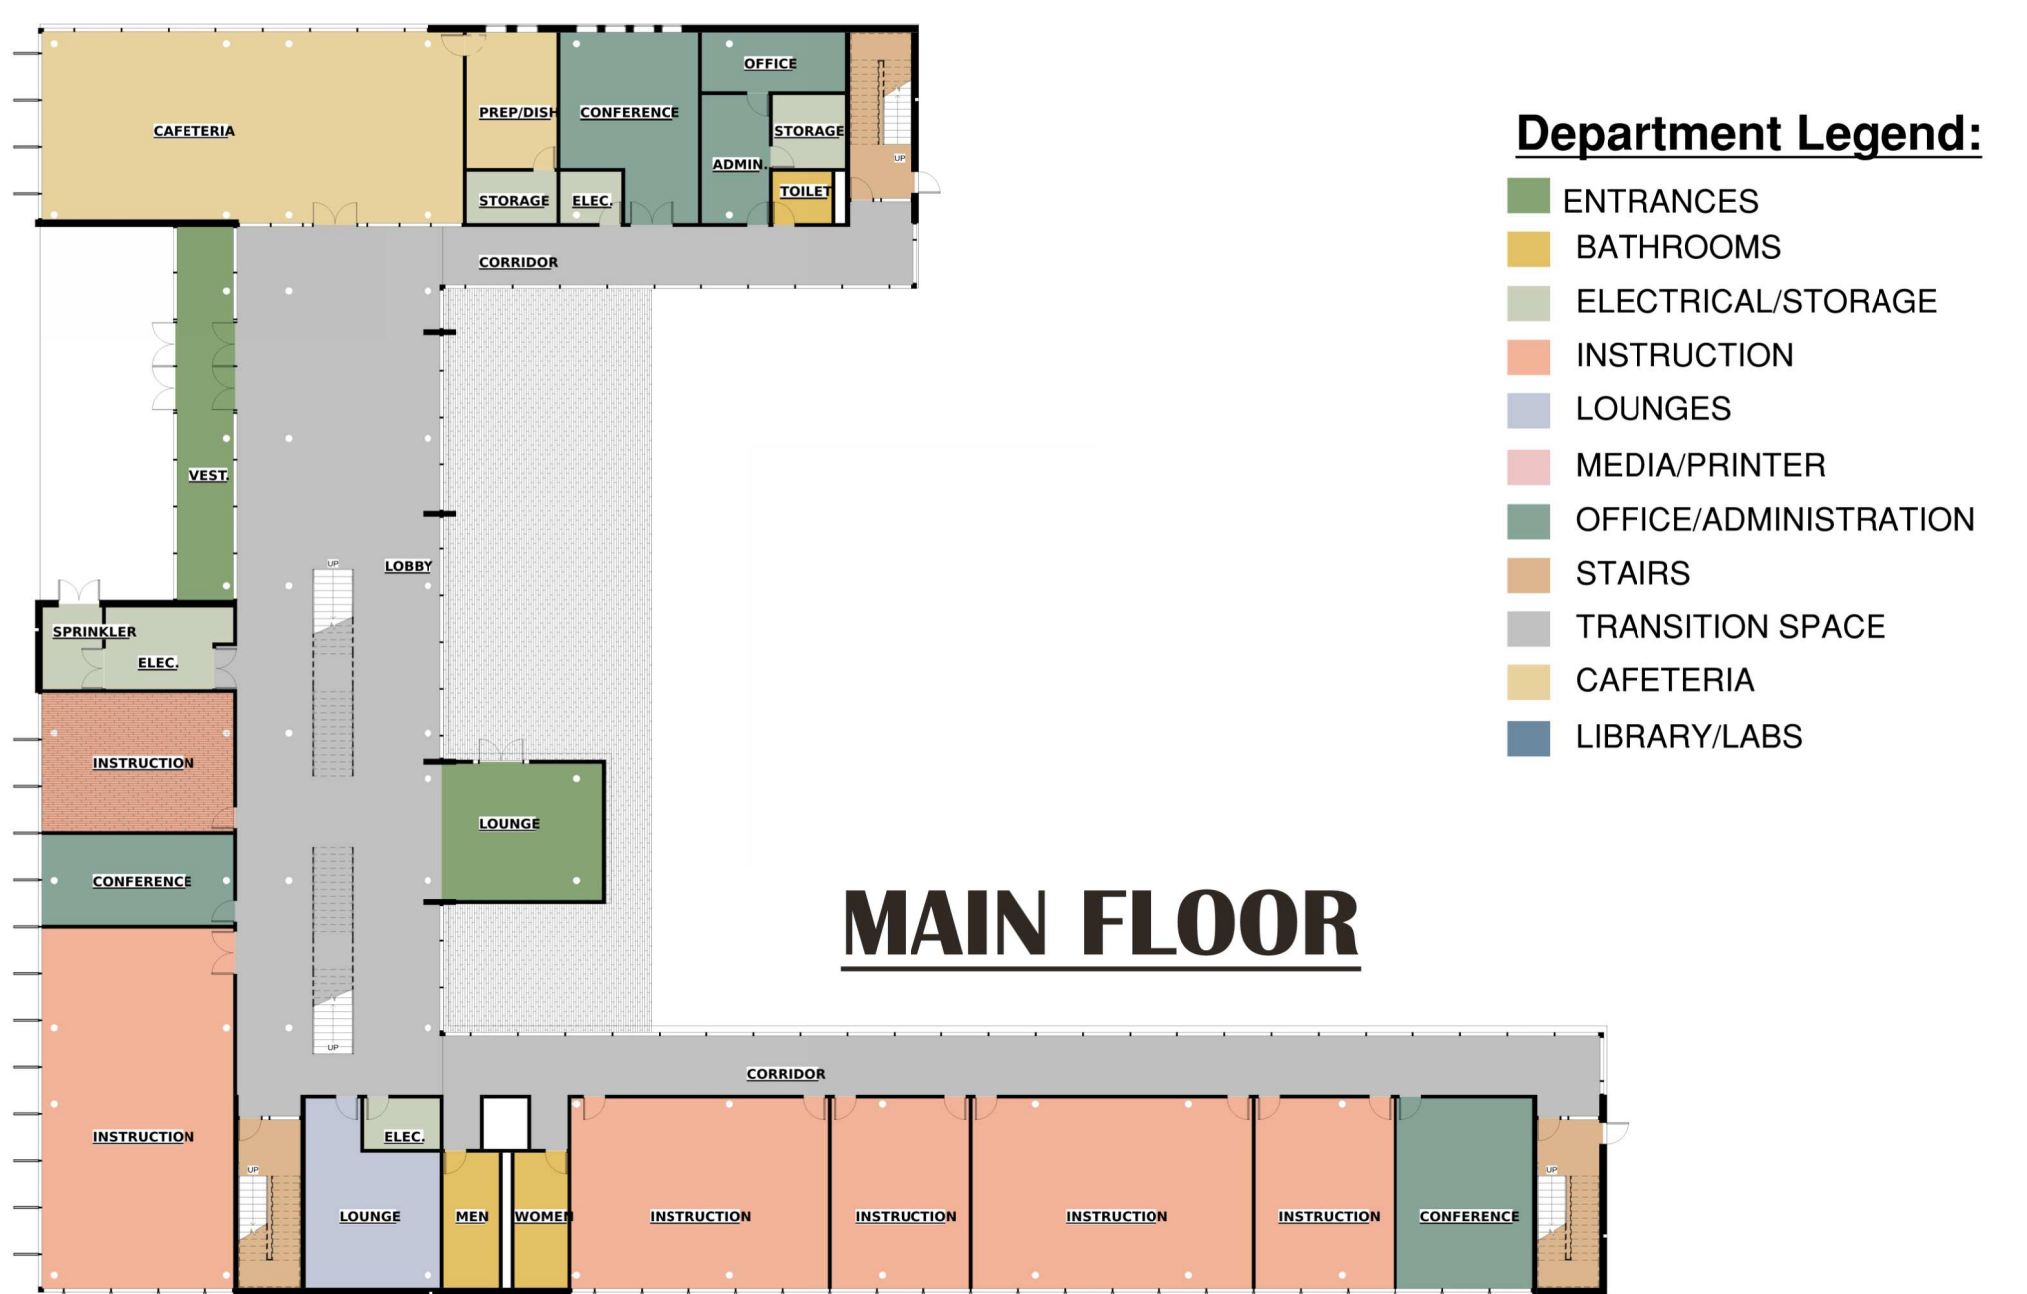

# TECHNICAL SCHOOL

### FLOOR PLANS

- Department Legend:**
- ENTRANCES
  - BATHROOMS
  - ELECTRICAL/STORAGE
  - INSTRUCTION
  - LOUNGES
  - MEDIA/PRINTER
  - OFFICE/ADMINISTRATION
  - STAIRS
  - TRANSITION SPACE
  - CAFETERIA
  - LIBRARY/LABS