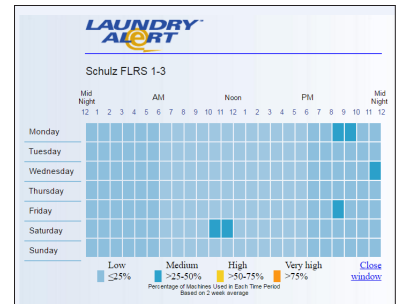

Laundry
101

NDSCS

CSC
SERVICEWORKS

How to use Laundry Alert® at NDSCS!

See which machines are available or how much time is left on the machine(s) in-use.

Go to www.laundryalert.com and enter the code below:

NDSCSLAUNDRY

Check out machine availability and high traffic times before heading to the laundry room!

MACHINE	MACHINE TYPE	STATUS	ESTIMATED TIME REMAINING
1	1st Floor Front-Load Washer	Available	
2	1st Floor Front-Load Washer	Available	
3	1st Floor Dryer	Available	
4	1st Floor Dryer	Available	
5	2nd Floor Front-Load Washer	Available	
6	2nd Floor Front-Load Washer	Available	10 min ago
7	2nd Floor Dryer	Available	
8	2nd Floor Dryer	Available	
9	3rd Floor Front-Load Washer	Available	