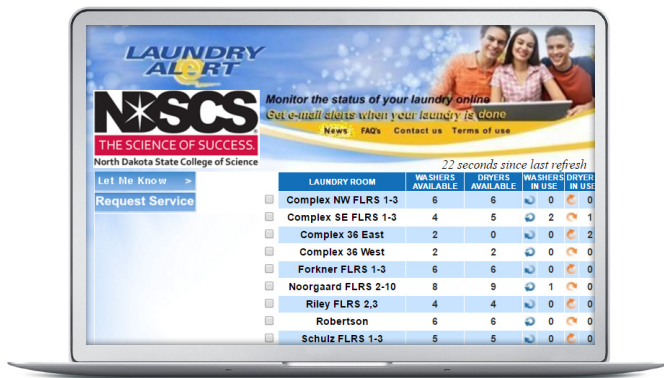

Laundry
101

NDSCS

CSC
SERVICEWORKS

How to use Laundry Alert® at NDSCS!

See which machines are available or how much time is left on the machine(s) in-use.

Go to www.laundryalert.com and enter the code below: