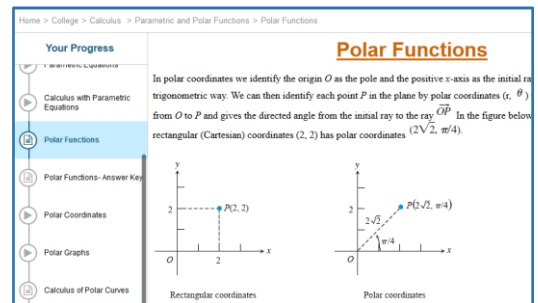

Study with Flashcards

Use Flashbulb to easily create flashcards and transform them into interactive games, quizzes, and more. In addition, Flashbulb gives you access to an extensive library of user-created flashcard sets.