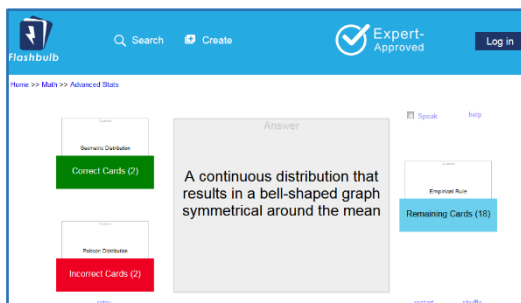

Study with Flashcards

Use Flashbulb to easily create flashcards and transform them into interactive games, quizzes, and more. In addition, Flashbulb gives you access to an extensive library of user-created flashcard sets.