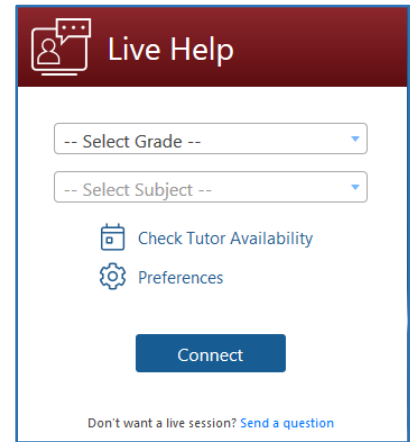

HelpNow Quick-Start and User Guide

The Brainfuse HelpNow suite features live online tutoring, writing lab assistance, and wide range of academic support tools. Even though HelpNow is easy-to-use and requires no prior training, we have prepared the following guide to provide you with a brief introduction. The first part of this guide consists of quick-start instructions. For more details about each service, see the User Guide that follows.

Quick-Start Instructions

Get Live Tutoring: For live help simply select your topic and subject, click “Connect” and your tutoring session will begin in the Brainfuse Whiteboard.

Submit a Paper to the Writing Lab: Click “Submit Paper” to upload your paper to our Writing Lab. Our writing lab tutors will analyze your paper and provide constructive feedback within 24 hours.

User Guide

The screenshot displays a user interface with a top navigation bar containing a logo, 'Home', 'Expert Help', and 'Study' menus, and a language dropdown set to 'English'. Below the navigation is a blue banner stating 'Tutors are available now'. A search bar prompts the user with 'What subject or class can we help you with? Try 'Algebra'...' and includes a 'SEARCH' button. Two main service tiles are visible: 'Live Help' with dropdowns for grade and subject, and 'Writing Lab' with a 'Submit Paper' button. A 'STUDY' section follows, featuring six tiles: SkillSurfer (live skills building), LEAP Learning Platform (diagnostic test center), FlashBulb (flashcards and games), eParachute (college majors and careers), Language Lab (live help for language learners), and MEET (virtual study room).